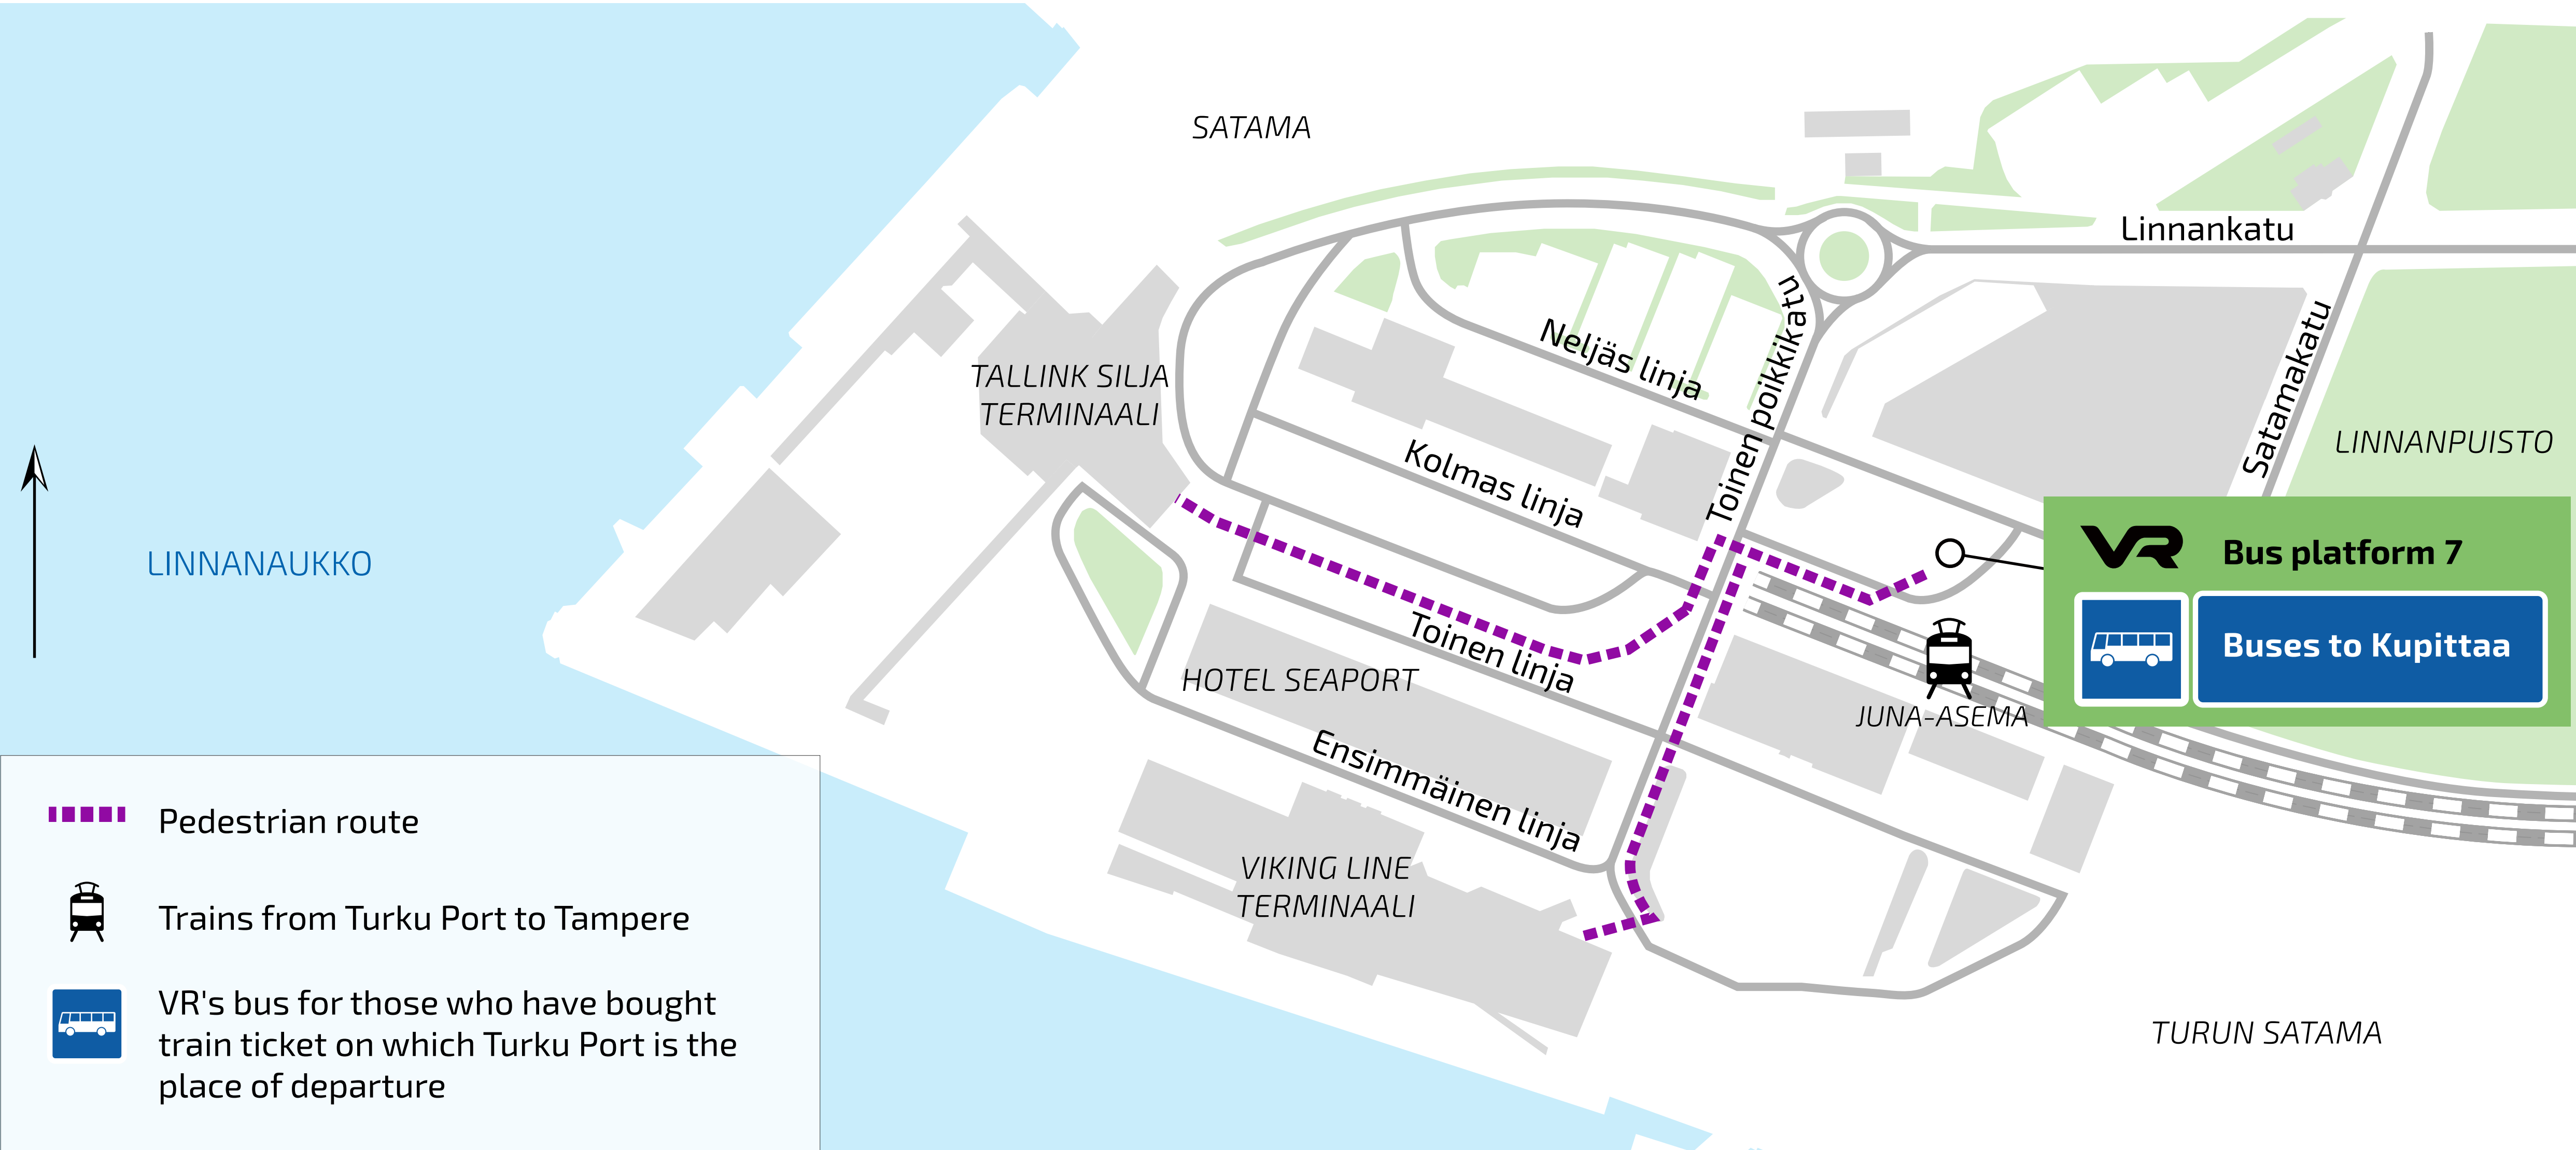

KUPITTAÄ–TURKU RAILWAY PROJECT

VR's replacement connection from Turku Port to Kupittaa railway station

Finnish Transport Infrastructure Agency

VR Bus platform 7

Buses to Kupittaa

Pedestrian route

Trains from Turku Port to Tampere

VR's bus for those who have bought train ticket on which Turku Port is the place of departure